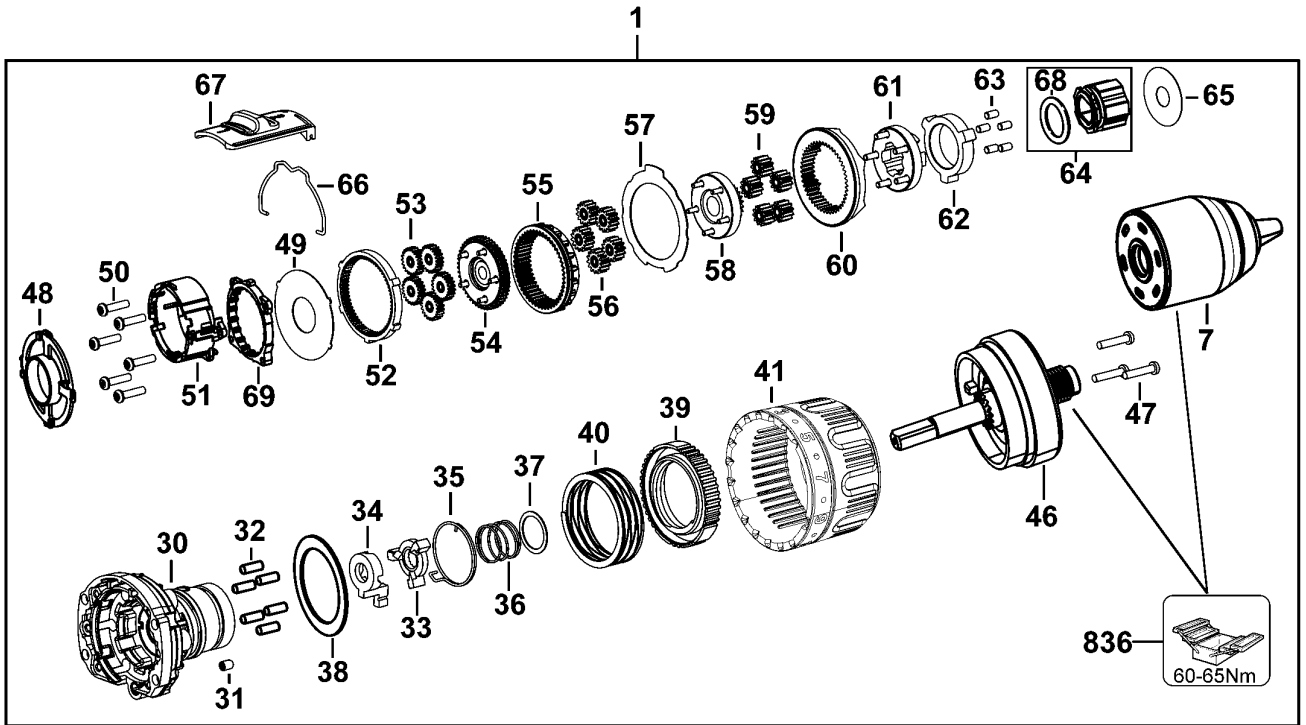

## Parts List DCD796E1T DRILL/DRIVER 1

Item	Part Number	Qty	Part Description	General Description	Other Info	Repair Inst	Markets
1	N438603	1	TRANSMISSION SA			No	XJ
2	N415400	1	CLAMSHELL SET			No	XJ
3	NA123142	1	MOTOR & SWITCH SA			No	XJ
4	682211-00	9	SCREW			No	XJ
6	N399342	1	ACTUATOR FWD/REV			No	XJ
7	N196034	1	CHUCK KEYLESS	metal Chuck	TORQUE	No	XJ
8	N442167	1	LED LIGHT		TO 550 in-lbs	No	XJ
11	N439416	1	LABEL			No	XJ
12	N298039	1	LABEL			No	XJ
13	N377990	4	SCREW			No	XJ
14	N042665	2	SCREW			No	XJ
15	N086039	1	HOOK			No	XJ
16	N095778	1	HOLDER BIT			No	XJ
20	N393603	1	SELECTOR			No	XJ
21	N392855	1	DETENT			No	XJ
22	N014681	2	LEAF SPRING			No	XJ
25	N792584	1	RATING PLATE			No	XJ
30	N438745	1	GEARCASE SA			No	XJ
31	326467-00	1	DETENT			No	XJ
32	N411204	6	PIN			No	XJ
33	N047986	1	RATCHET			No	XJ
34	N047987	1	RATCHET			No	XJ
35	N123162	1	SPRING			No	XJ
36	N047988	1	SPRING			No	XJ
37	N047985	1	WASHER			No	XJ
38	N411205	1	WASHER			No	XJ
39	N411207	1	ADJUSTER TORQUE			No	XJ
40	N422472	1	SPRING			No	XJ
41	N422233	1	COLLAR			No	XJ
46	N438748	1	SPINDLE SA			No	XJ
47	682211-00	3	SCREW			No	XJ
48	N396641	1	ADAPTOR			No	XJ