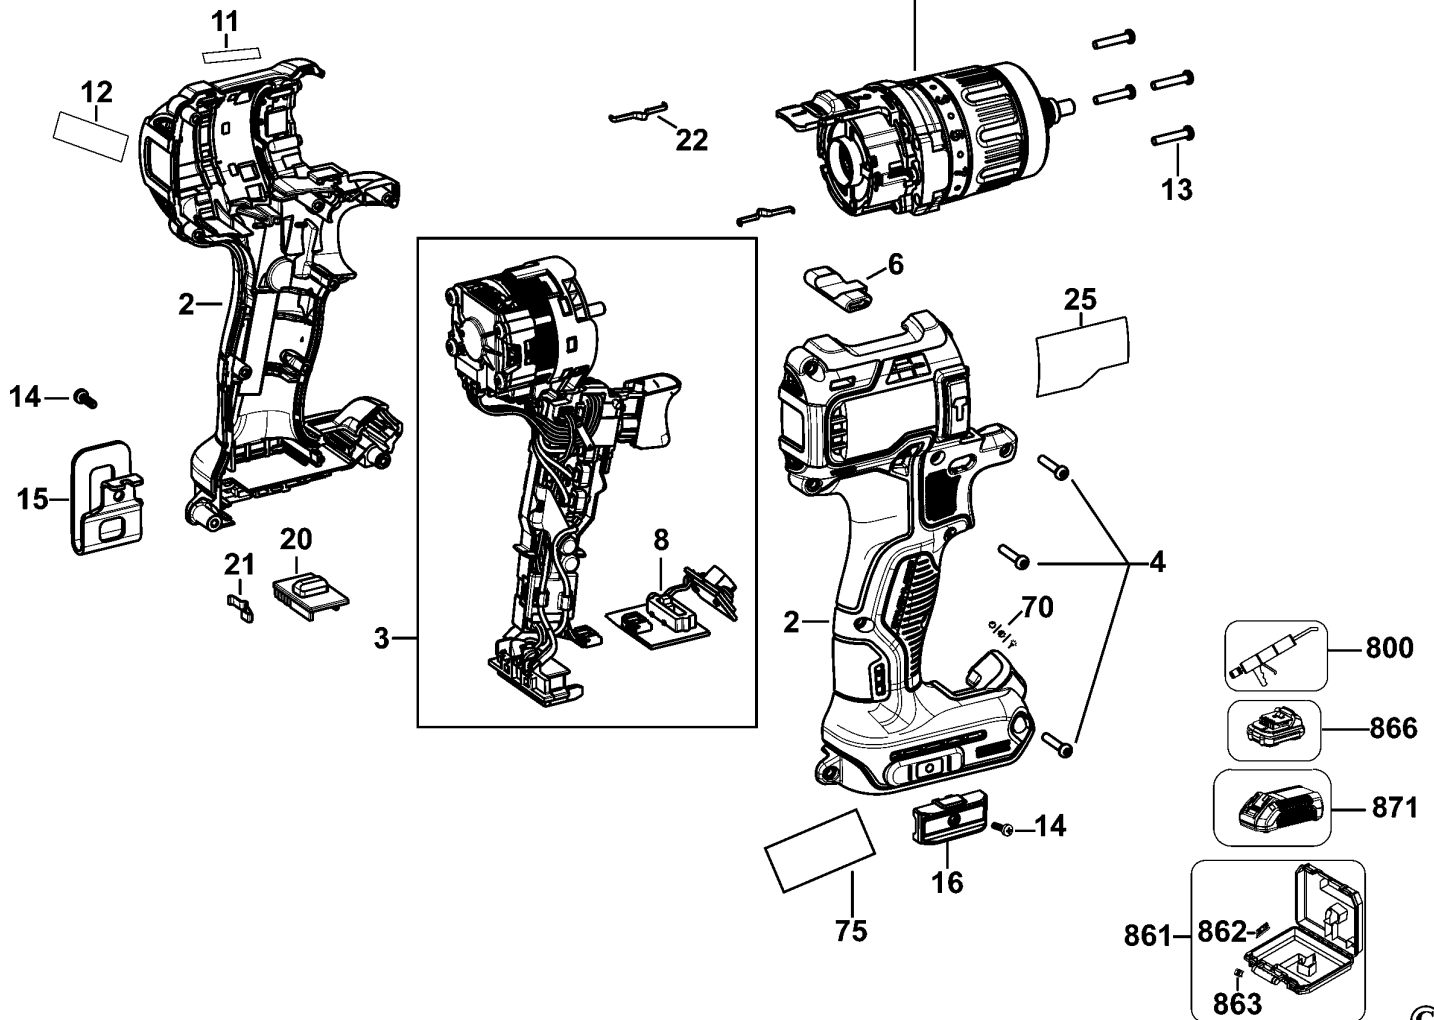

## Parts List DCD796E1T DRILL/DRIVER 1

Item	Part Number	Qty	Part Description	General Description	Other Info	Repair Inst	Markets
1	N438603	1	TRANSMISSION SA			No	XJ
2	N415400	1	CLAMSHELL SET			No	XJ
3	NA123142	1	MOTOR & SWITCH SA			No	XJ
4	682211-00	9	SCREW			No	XJ
6	N399342	1	ACTUATOR FWD/REV			No	XJ
7	N196034	1	CHUCK KEYLESS	metal Chuck	TORQUE	No	XJ
8	N442167	1	LED LIGHT		TO 550 in-lbs	No	XJ
11	N439416	1	LABEL			No	XJ
12	N298039	1	LABEL			No	XJ
13	N377990	4	SCREW			No	XJ
14	N042665	2	SCREW			No	XJ
15	N086039	1	HOOK			No	XJ
16	N095778	1	HOLDER BIT			No	XJ
20	N393603	1	SELECTOR			No	XJ
21	N392855	1	DETENT			No	XJ
22	N014681	2	LEAF SPRING			No	XJ
25	N792584	1	RATING PLATE			No	XJ
30	N438745	1	GEARCASE SA			No	XJ
31	326467-00	1	DETENT			No	XJ
32	N411204	6	PIN			No	XJ
33	N047986	1	RATCHET			No	XJ
34	N047987	1	RATCHET			No	XJ
35	N123162	1	SPRING			No	XJ
36	N047988	1	SPRING			No	XJ
37	N047985	1	WASHER			No	XJ
38	N411205	1	WASHER			No	XJ
39	N411207	1	ADJUSTER TORQUE			No	XJ
40	N422472	1	SPRING			No	XJ
41	N422233	1	COLLAR			No	XJ
46	N438748	1	SPINDLE SA			No	XJ
47	682211-00	3	SCREW			No	XJ
48	N396641	1	ADAPTOR			No	XJ